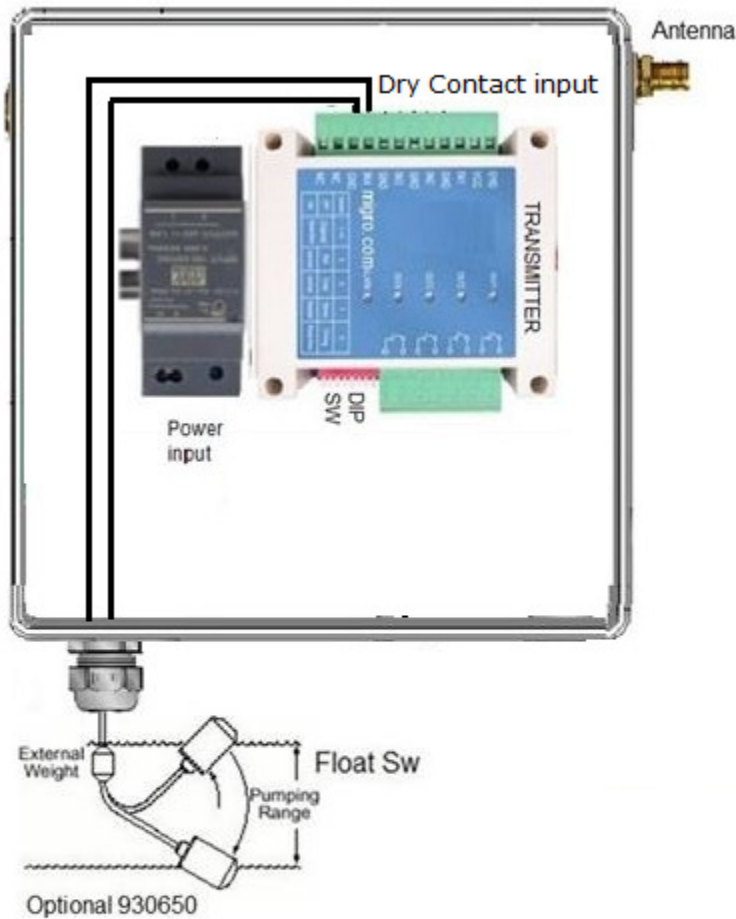

Application Examples

433 migo wireless

915427 Single Channel and
915428 Start Stop Control

Wireless Application Example

Warning: Radio control equipment is not to be used in life safety.
DISCLAIMER: Contact a licensed professional for your project.

Migro.com
433MHz Single Channel application
1-433BLPUMP12

Application Example, with Optional Start Stop Module M4 by Migro