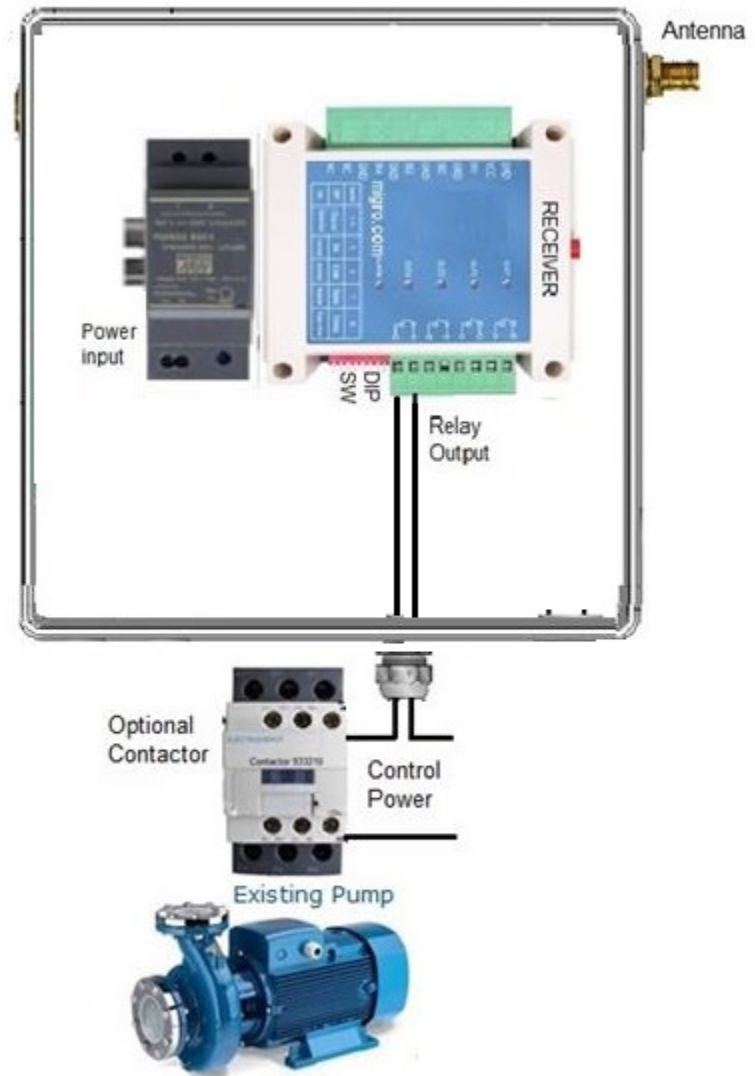

Application Examples

433 migo wireless

915427 Single Channel and
915428 Start Stop Control

Wireless Application Example

Warning: Radio control equipment is not to be used in life safety.
DISCLAIMER: Contact a licensed professional for your project.

Migro.com
433MHz Single Channel application
1-433BLPUMP12

Application Example, with Optional Start Stop Module M4 by Migro